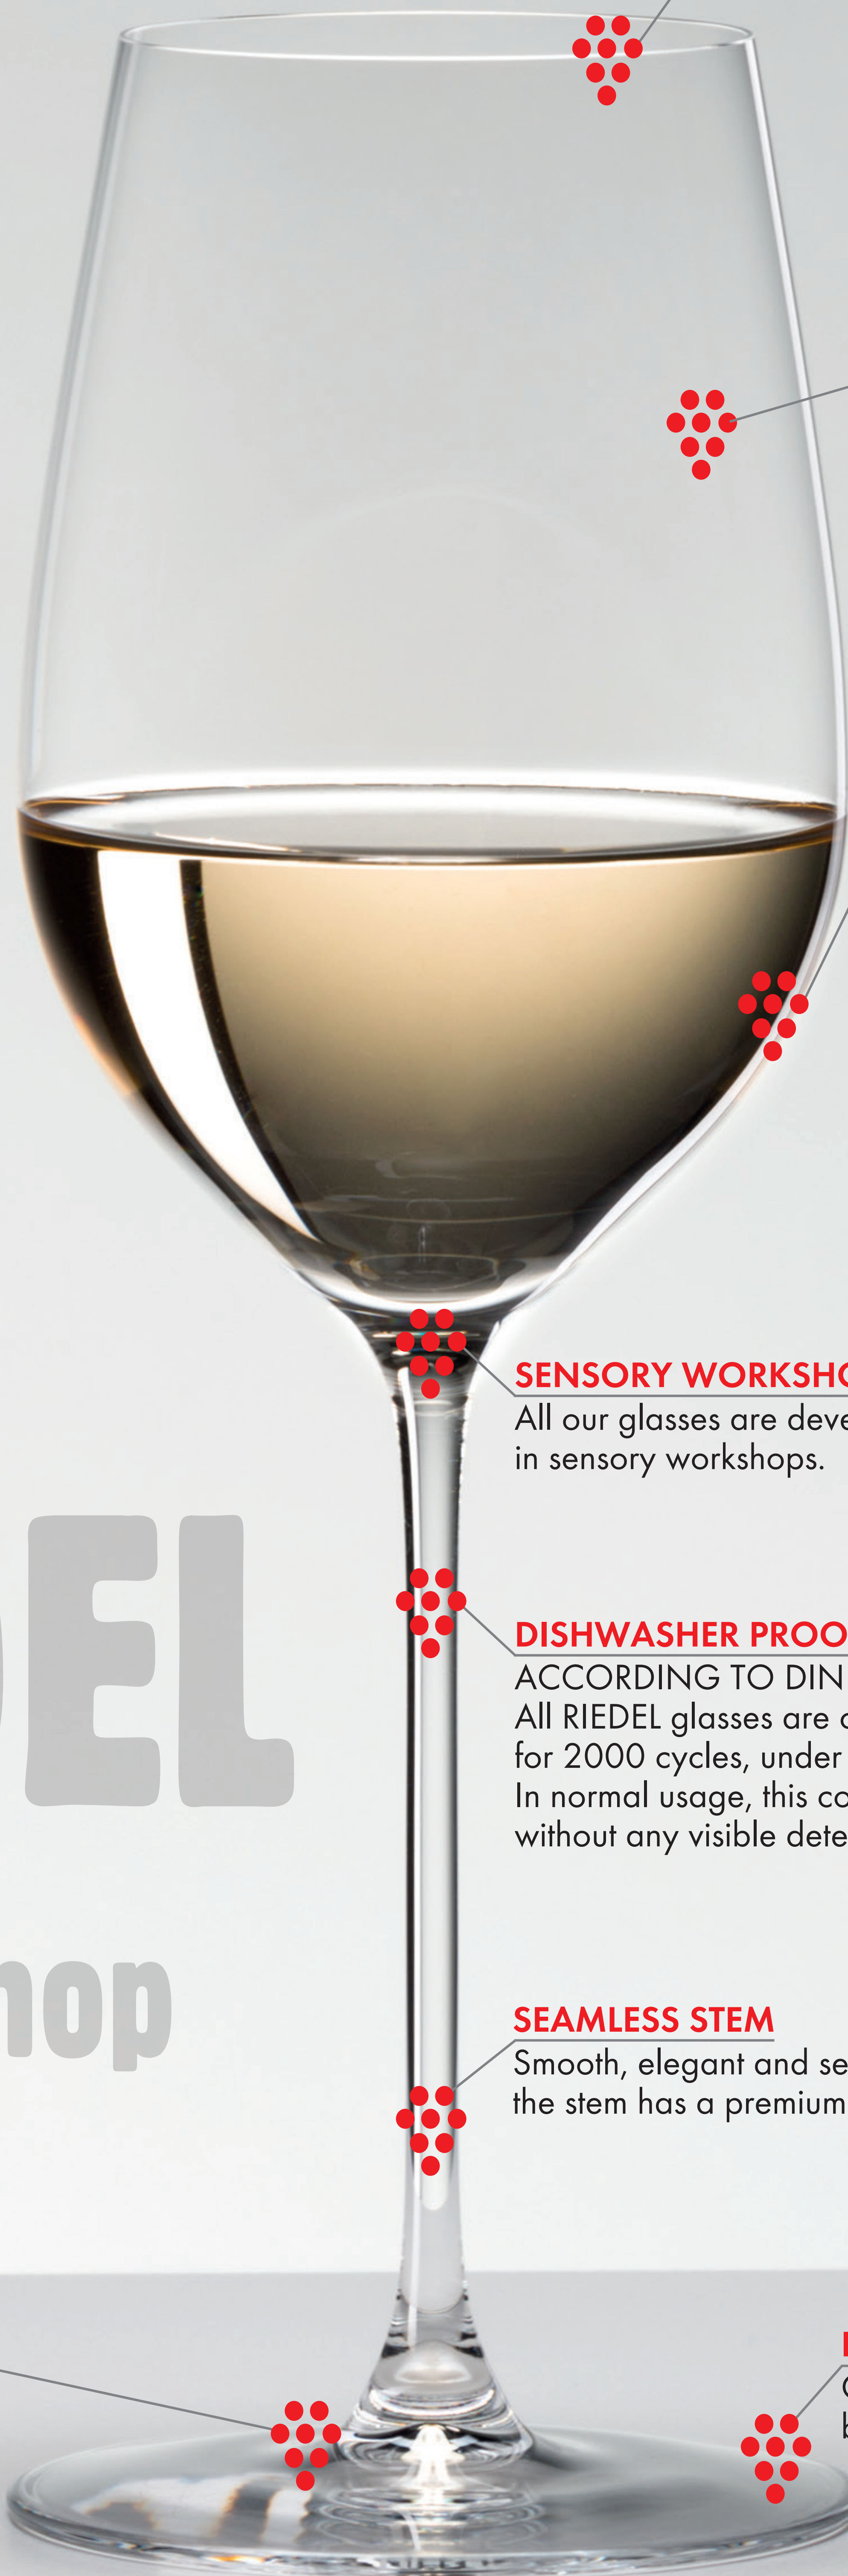

BASE

Greater stability and breakage resistant

RIEDEL
„sensory“
work shop